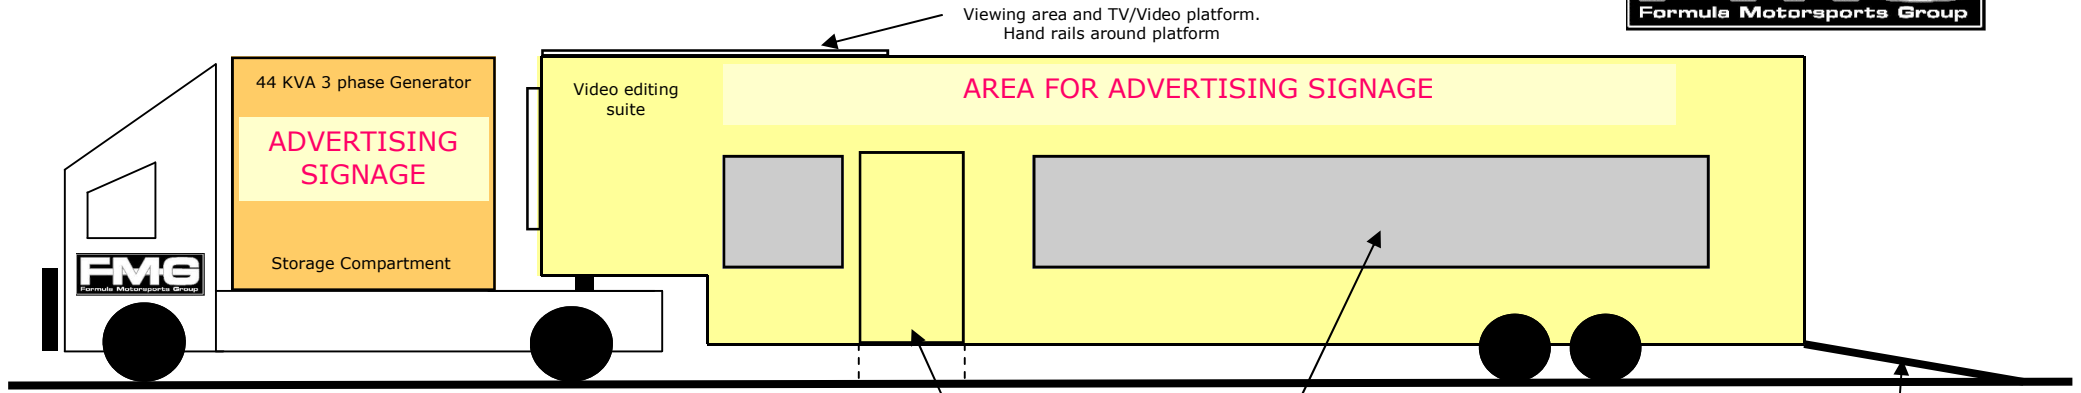

MOBILE CORPORATE SUITE (Under construction)

- * Air Conditioned.
- * Closed Circuit TV.
- * Seating (10 People).
- * Toilet. (suitable for disabled).
- * Food Preparation Area.
- * Wheel Chair Access.

Note;
The design of the trailer may change slightly due to construction limitations.
Expected completion date; 30th September 2017.