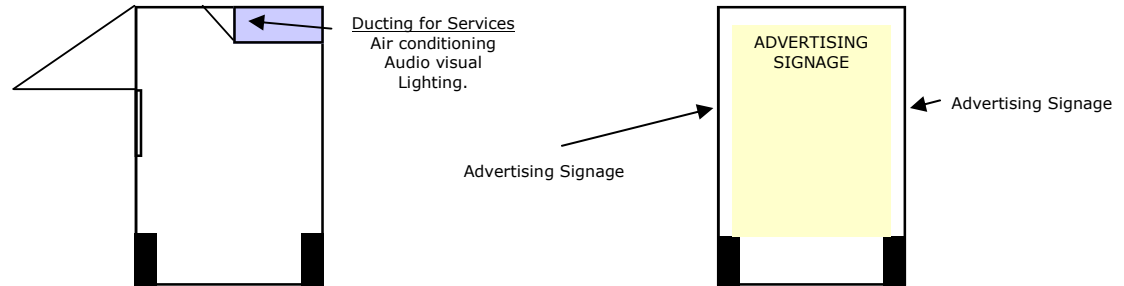

MOBILE CORPORATE SUITE (Under construction)

- * Air Conditioned.
- * Closed Circuit TV.
- * Seating (10 People).
- * Toilet. (suitable for disabled).
- * Food Preparation Area.
- * Wheel Chair Access.

Note;
The design of the trailer may change slightly due to construction limitations.
Expected completion date; 30th September 2017.