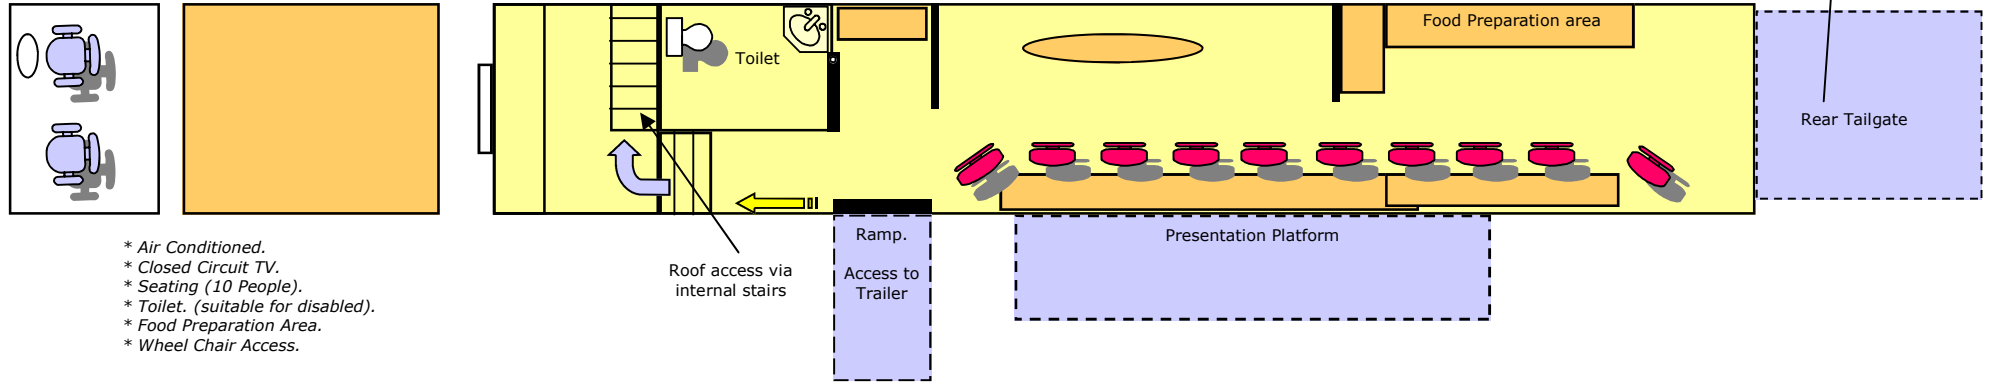

MOBILE CORPORATE SUITE (Under construction)

- * Air Conditioned.
- * Closed Circuit TV.
- * Seating (10 People).
- * Toilet. (suitable for disabled).
- * Food Preparation Area.
- * Wheel Chair Access.

Note;
The design of the trailer may change slightly due to construction limitations.
Expected completion date; 30th September 2017.